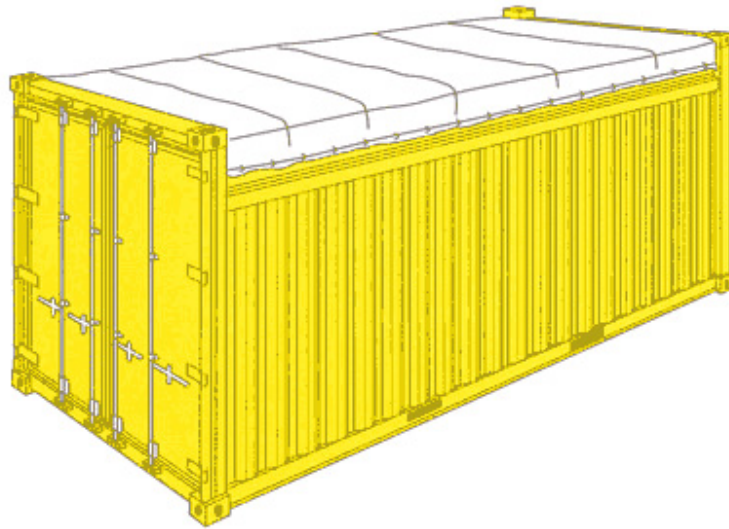

**40'GENERAL PURPOSE (GP)**

Inside Length	12.036m
Inside Width	2.350m
Inside height	2.392m
Door Width	2.340m
Door Height	2.280m
Capacity	67.70cbm
Tare Weight	3,700kgs
Maxi cargo	21,000 – 26,000 kgs

**40' HIGH CUBE (HC)**

Inside Length	12.036m
Inside Width	2.350m
Inside height	2.697m
Door Width	2.338
Door Height	2.585m
Capacity	76.3cbm
Tare Weight	3,970kgs
Maxi cargo	21,000 – 26,000 kgs

**20' Reefer**

Inside Length	5.425m
Inside Width	2.275m
Inside height	2.260m
Door Width	2.258m
Door Height	2.216m
Capacity	28.3cbm
Tare Weight	3,200kgs
Maxi cargo	20,000 – 21,000 kgs

**40' Reefer**

Inside Length	11.493m
Inside Width	2.270m
Inside height	2.197m
Door Width	2.282m
Door Height	2.155m
Capacity	57.8cbm
Tare Weight	4,900kgs
Maxi cargo	22,000 – 25,000 kgs

**40' HIGH CUBE (HC) Reefer**

Inside Length	11.557m
Inside Width	2.294m
Inside height	2.500m
Door Width	2.294m
Door Height	2.440m
Capacity	66.6cbm
Tare Weight	4,900kgs
Maxi cargo	22,000 – 26,000 kgs

**20' OPEN TOP (OT)**

Inside Length	5.894m
Inside Width	2.311m
Inside height	2.354m
Door Width	2.286m
Door Height	2.184m
Capacity	32.23cbm
Tare Weight	2,400kgs
Maxi cargo	20,000 – 21,500 kgs